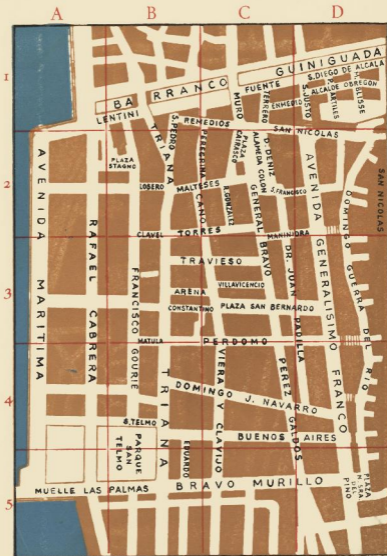

GUIA

URBANA

de
las palmas

CON UN MAPA DE CARRETERAS
Y PLAYAS DE GRAN CANARIA

**PLANO CALLEJERO
DE LAS PALMAS**

The city is divided into ten districts:

La ciudad dividida en 10 sectores:

- | | |
|-------------------|----------------|
| 1. Isleta | 6. Arenales |
| 2. Santa Catalina | 7. Triana |
| 3. Alcaravaneras | 8. Vogueta |
| 4. Guanarteme | 9. Escaleritas |
| 5. Ciudad Jardín | 10. Schamann |

Cuando dicha referencia va seguida de la advertencia: «no figura» quiere decirse que el nombre no está escrito en el plano, pero que la calle queda dentro de la cuadrícula designada.

All the streets of the city keep an alphabetical order in this list. After each name there is a number followed by a letter and another number. The first number means one of the ten districts the city is divided into. The following letter and number both indicate the right situation of any street within its appropriate quadricle on the map. Thus and for instance: if we want to know where «Costa Rica» street is situated we have to look for the reference which is next to the name: 4 B-3. When we open the map by number 4 (district of Guanarteme) we find rapidly the street in its quadricle B-3. But when to any reference follows the advertence: «no figura» it means that the name of the street is not written on the map even when the street is found inside the quadricle signated.

ISLETA

SANTA CATALINA

2

1

2

ALCARAVANERAS

GUANARTEME

4

3

4

CIUDAD JARDIN

ARENALES

6

VEGUETA

8

A